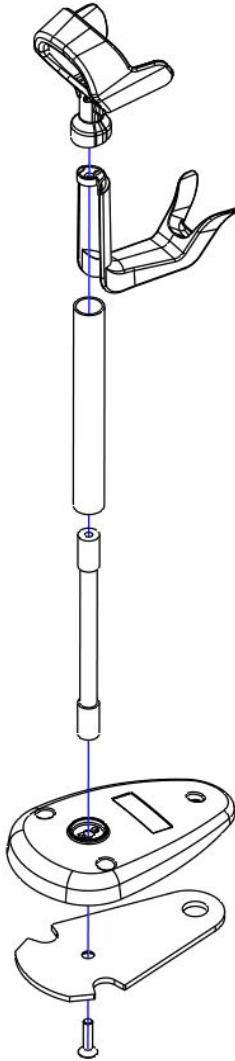

Gryphon™ I GD4500 STAND

Mounting Instructions

850037114

Rev. A

July 2018

©2011-2018 Datalogic S.p.A. and/or its affiliates