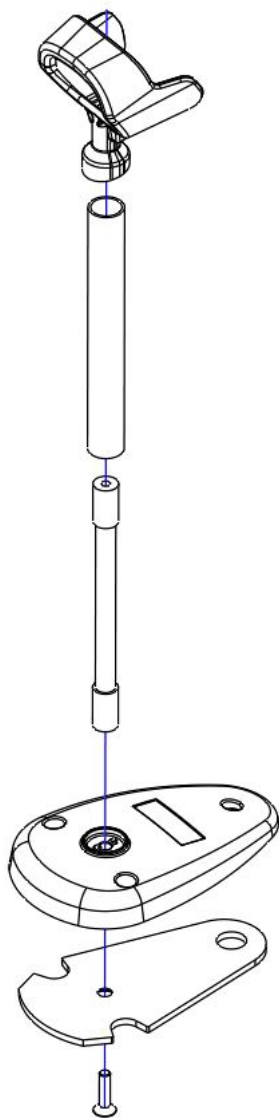

Gryphon™ I GD4500 STAND

Mounting Instructions

850037114

Rev. A

July 2018

©2011-2018 Datalogic S.p.A. and/or its affiliates